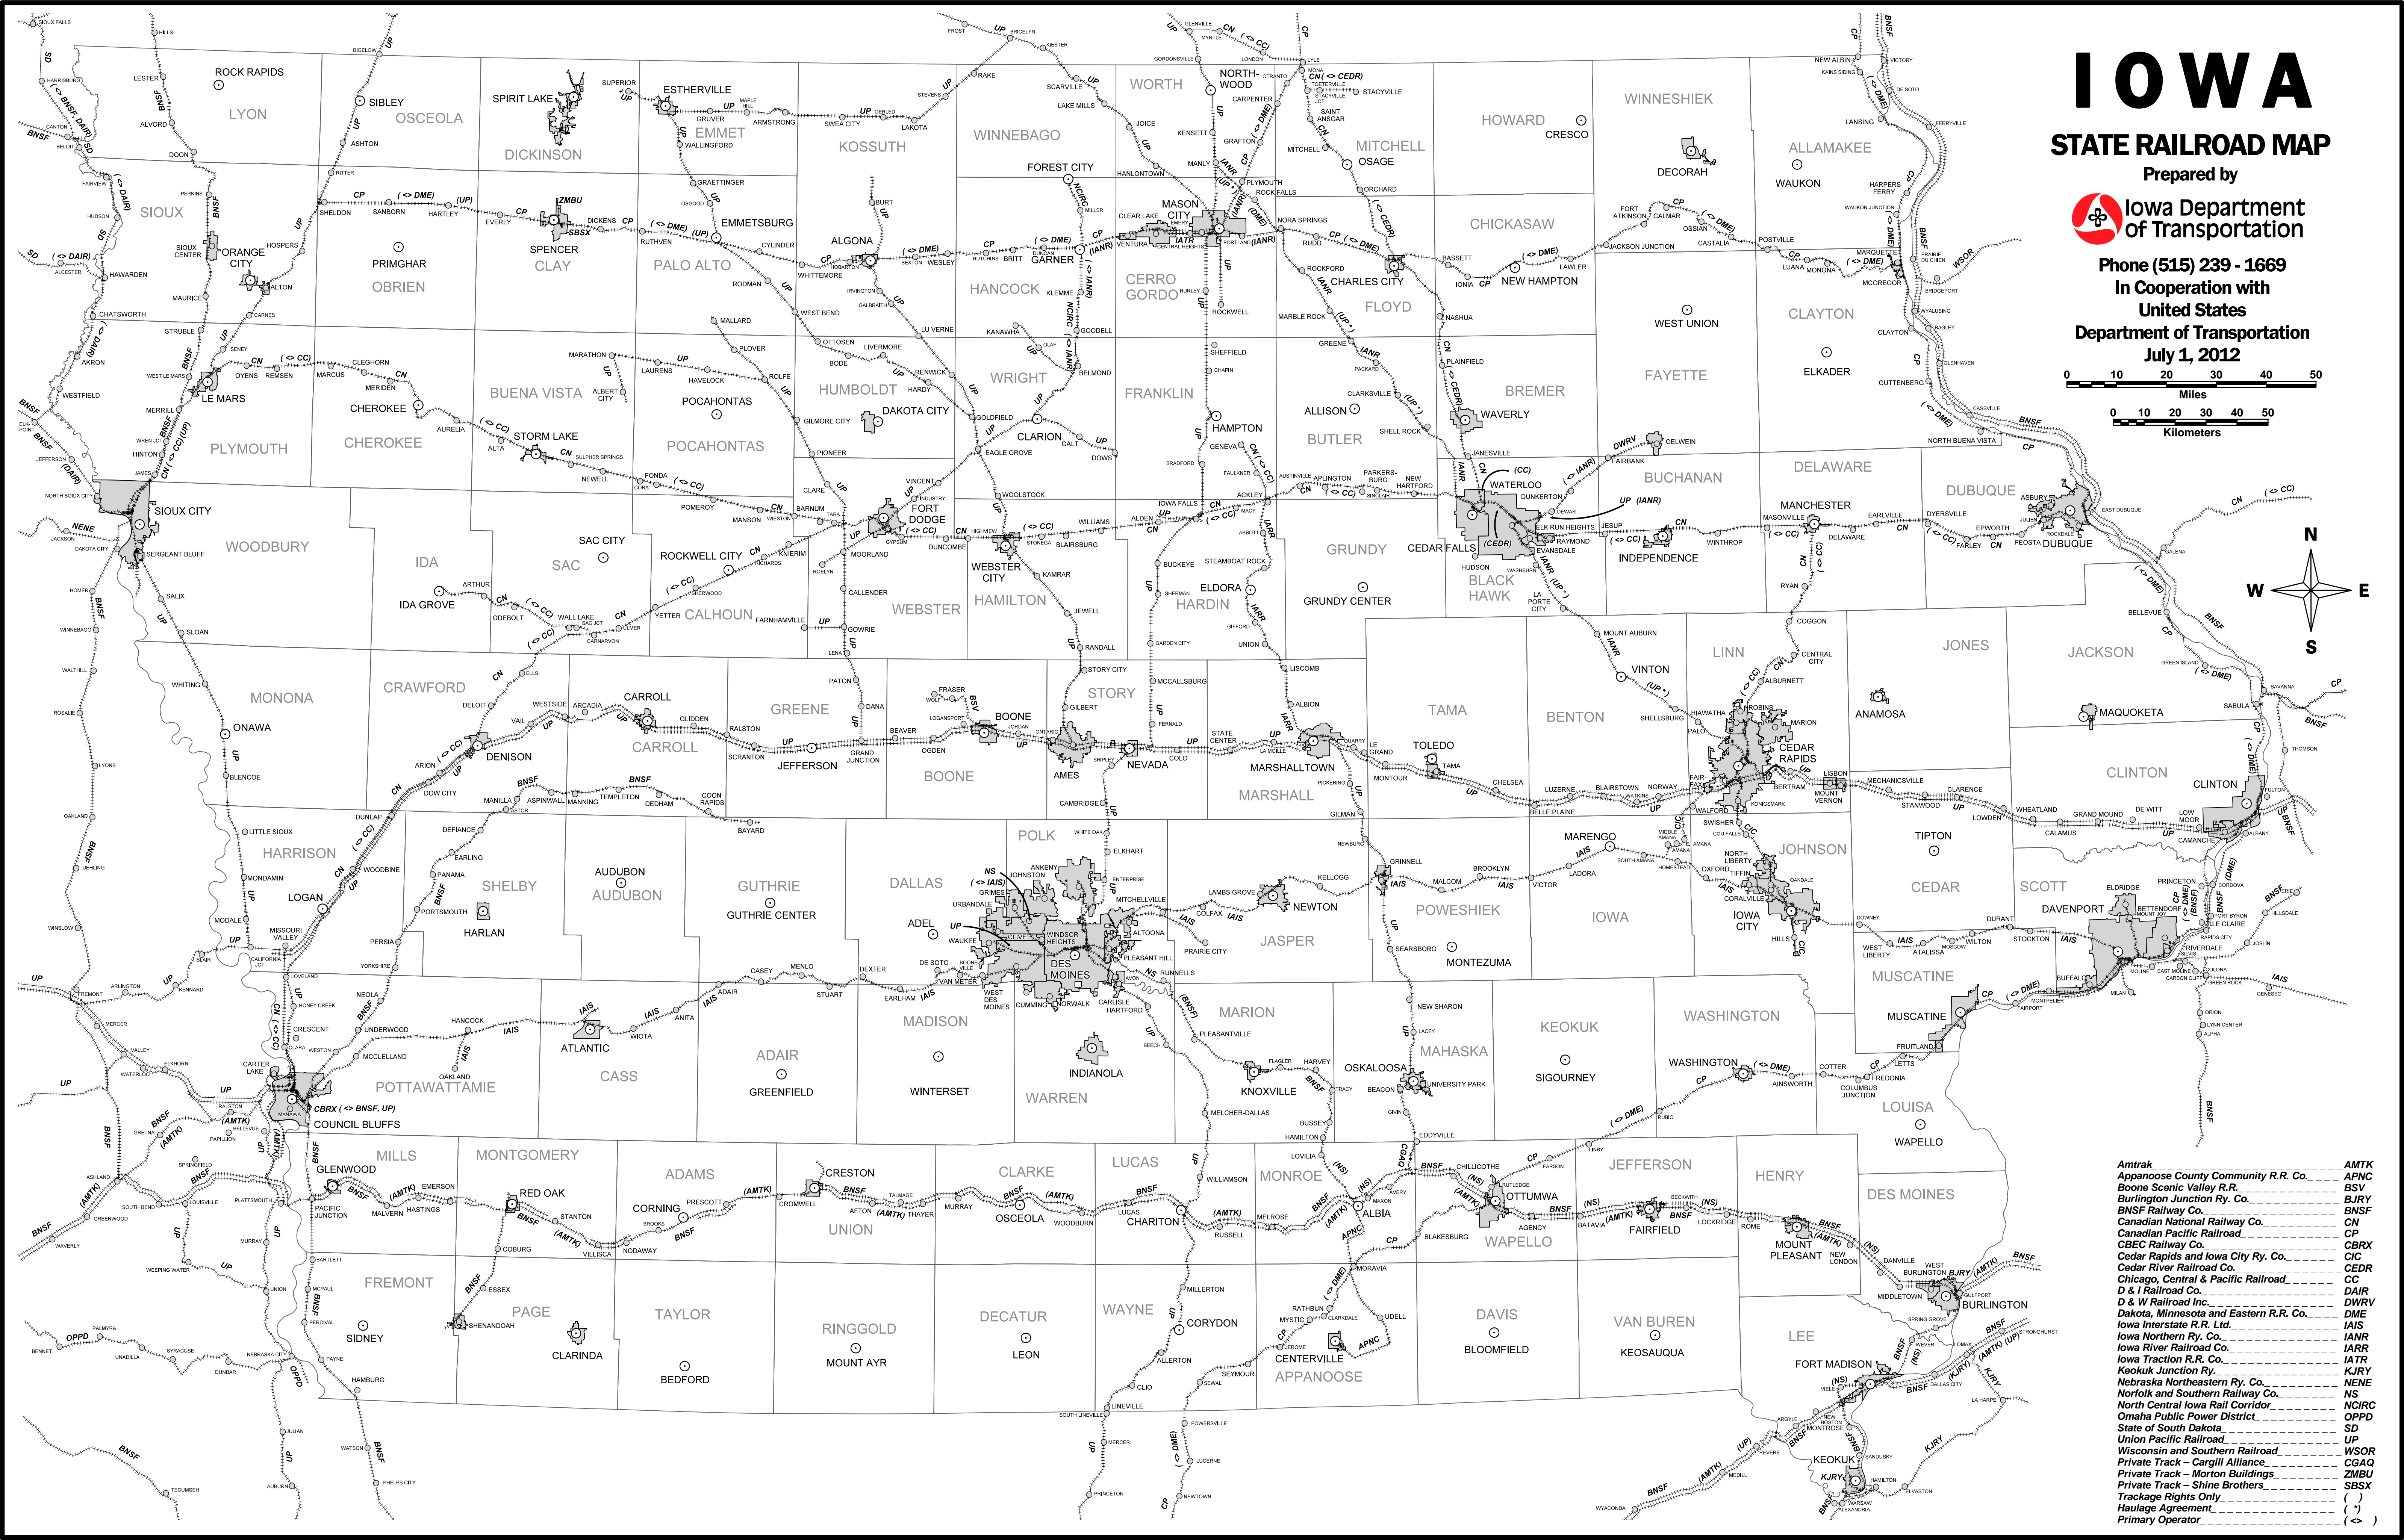

IOWA

STATE RAILROAD MAP

Prepared by
 Iowa Department of Transportation
 Phone (515) 239-1669
 In Cooperation with
 United States
 Department of Transportation
 July 1, 2012

Amtrak	-----	AMTK
Appanoose County Community R.R. Co.	-----	APNC
Boone Scenic Valley R.R.	-----	BSV
Burlington Junction Ry. Co.	-----	BURY
BNSF Railway Co.	-----	BNSF
Canadian National Railway Co.	-----	CN
Canadian Pacific Railroad	-----	CP
CB&E Railway Co.	-----	CBRX
Cedar Rapids and Iowa City Ry. Co.	-----	CIC
Cedar River Railroad Co.	-----	CDRR
Chicago, Central & Pacific Railroad	-----	CC
D & I Railroad Co.	-----	DAIR
D & W Railroad Inc.	-----	DWRV
Dakota, Minnesota and Eastern R.R. Co.	-----	DME
Iowa Interstate R.R. Ltd.	-----	IAIS
Iowa Northern Ry. Co.	-----	IANR
Iowa River Railroad Co.	-----	IARR
Iowa Traction R.R. Co.	-----	IATR
Keokuk Junction Ry.	-----	KJRY
Nebraska Northeastern Ry. Co.	-----	NENE
Norfolk and Southern Railway Co.	-----	NS
North Central Iowa Rail Corridor	-----	NCIRC
Omaha Public Power District	-----	OPPD
State of South Dakota	-----	SD
Union Pacific Railroad	-----	UP
Wisconsin and Southern Railroad	-----	WSOR
Private Track - Cargill Alliance	-----	CGAQ
Private Track - Morton Buildings	-----	ZMBU
Private Track - Shine Brothers	-----	SBSX
Trackage Rights Only	-----	()
Haulage Agreement	-----	()
Primary Operator	-----	(<>)