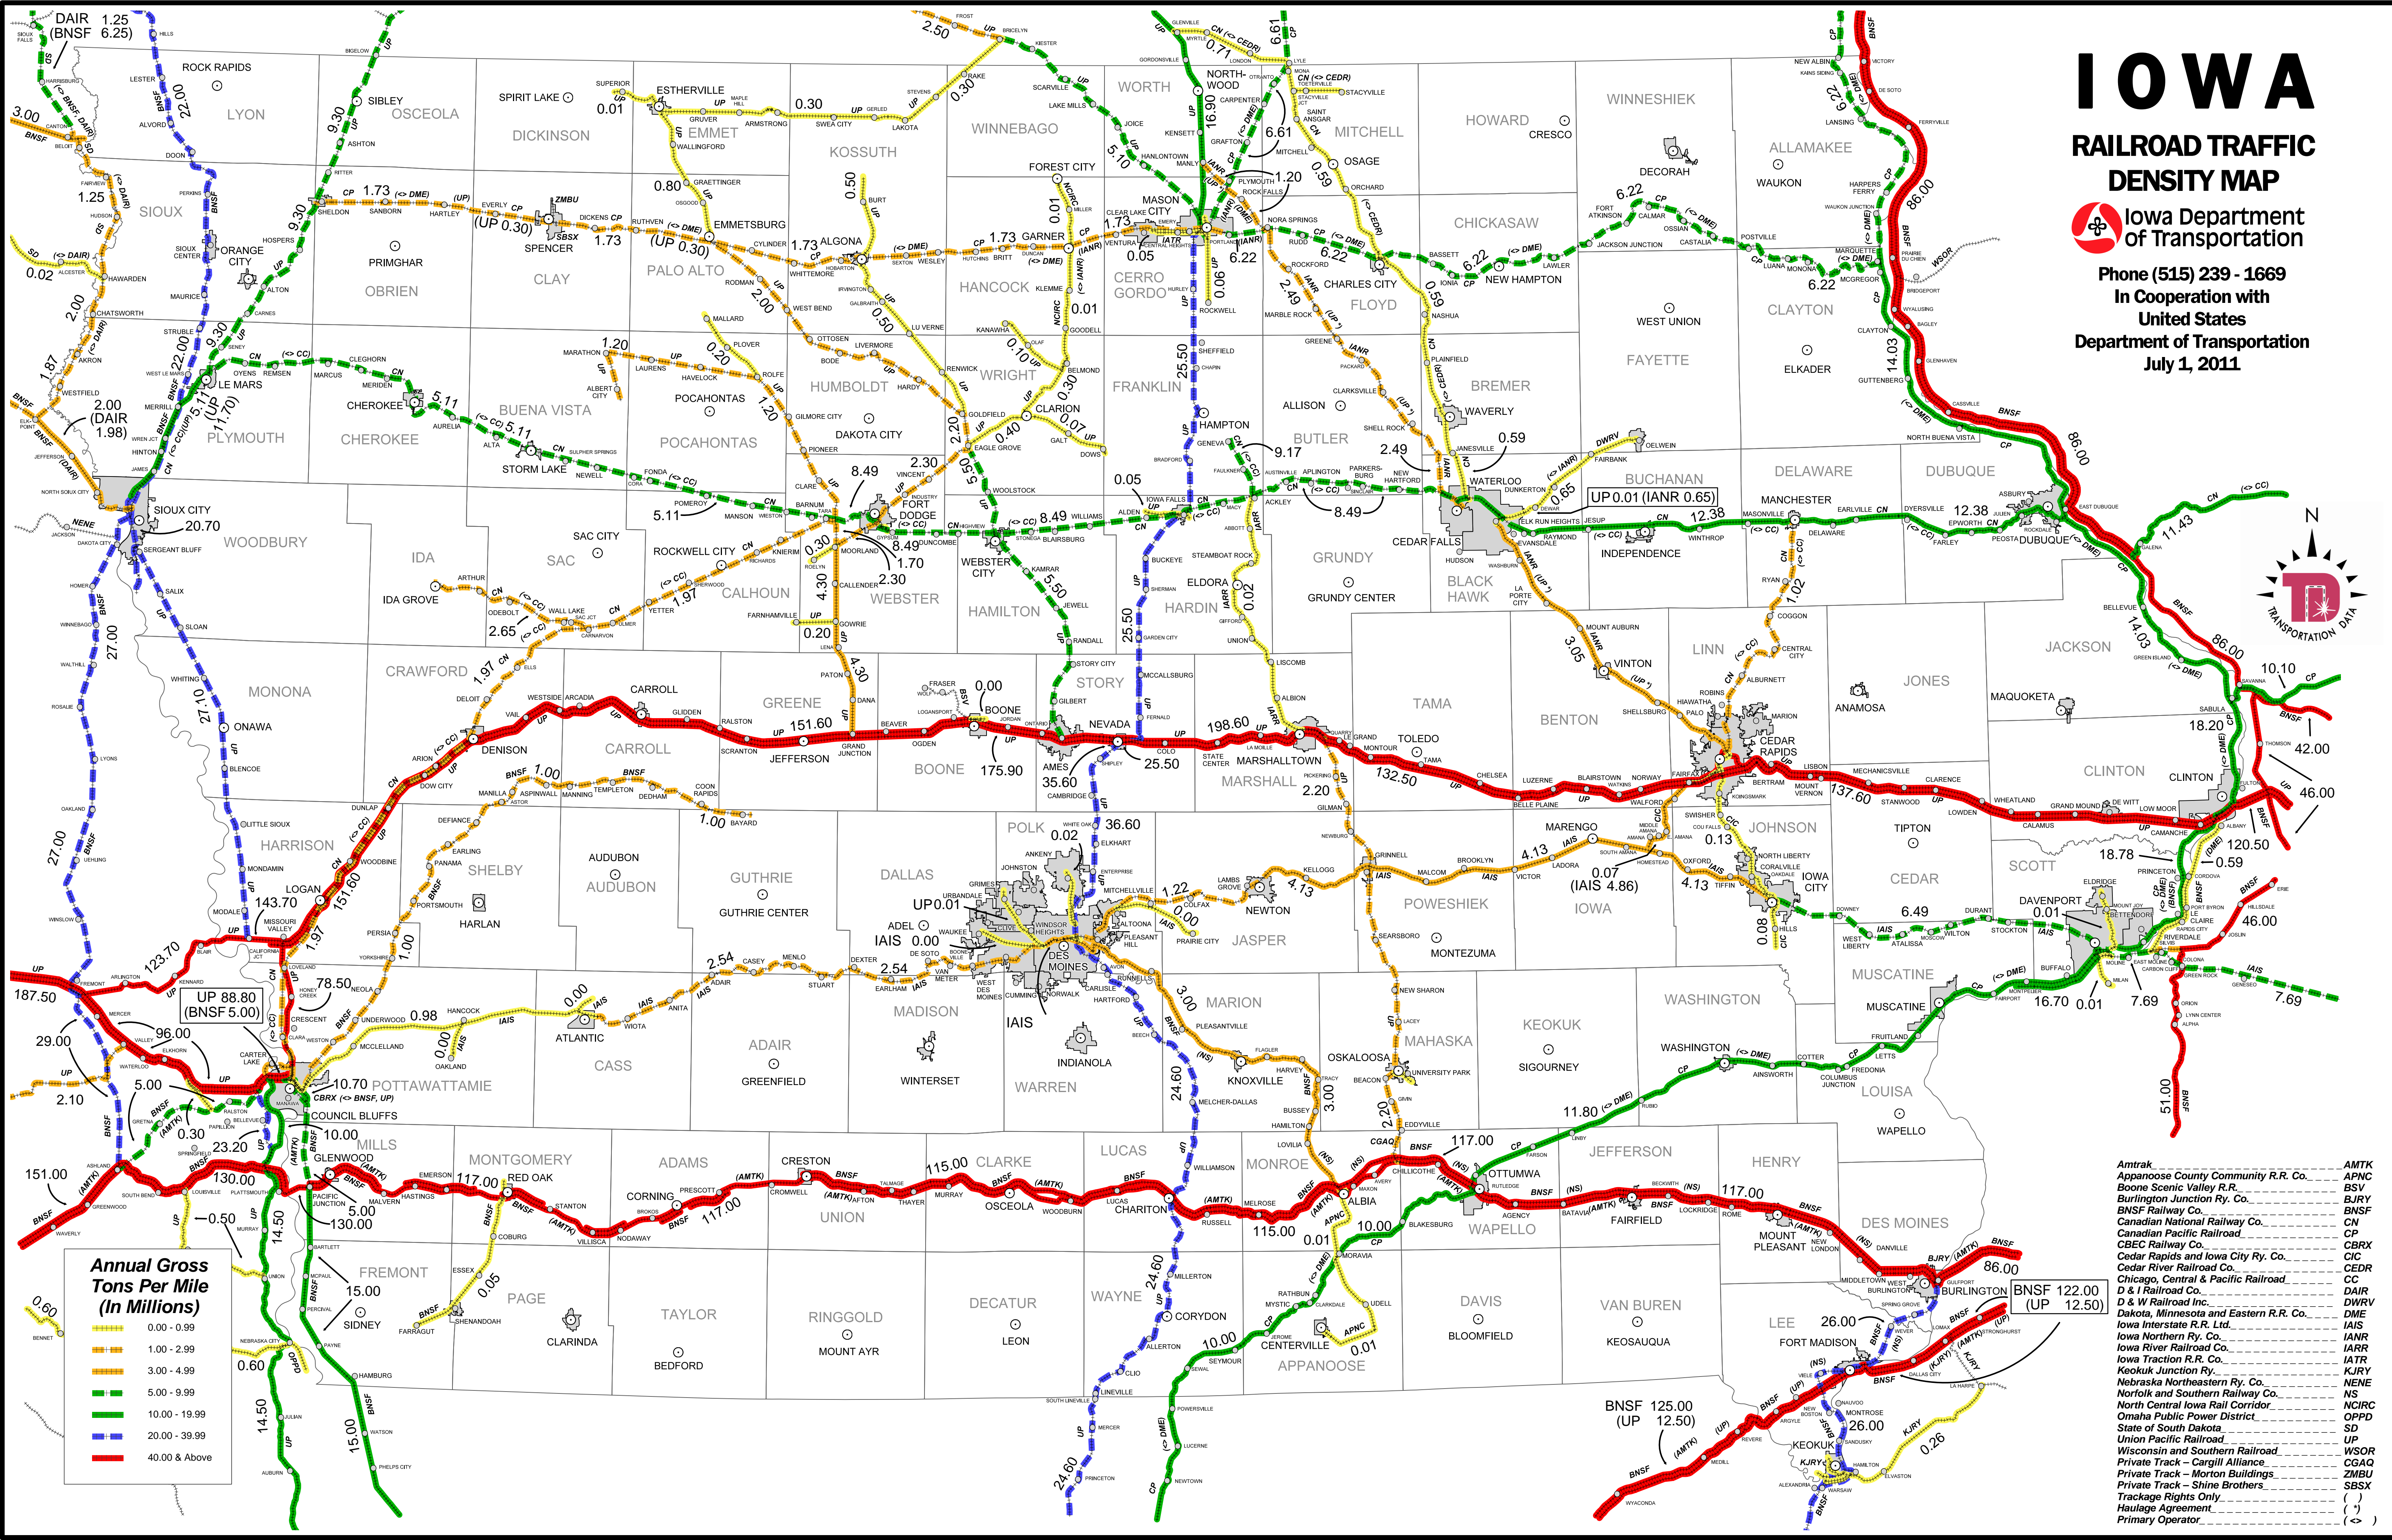

# IOWA

## RAILROAD TRAFFIC DENSITY MAP

Iowa Department of Transportation

Phone (515) 239-1669  
In Cooperation with  
United States  
Department of Transportation  
July 1, 2011

Amtrak	AMTK
Appanoose County Community R.R. Co.	APNC
Boone Scenic Valley R.R.	BSV
Burlington Junction Ry. Co.	BURY
BNSF Railway Co.	BNSF
Canadian National Railway Co.	CN
Canadian Pacific Railroad	CP
CBEC Railway Co.	CBRX
Cedar Rapids and Iowa City Ry. Co.	CIC
Cedar River Railroad Co.	CDRR
Chicago, Central & Pacific Railroad	CC
D & I Railroad Co.	DAIR
D & W Railroad Inc.	DWRV
Dakota, Minnesota and Eastern R.R. Co.	DME
Iowa Interstate R.R. Ltd.	II
Iowa Northern Ry. Co.	IANR
Iowa River Railroad Co.	IARR
Iowa Traction R.R. Co.	IATR
Keokuk Junction Ry.	KJRY
Keokuk Northeastern Ry. Co.	NENE
Norfolk and Southern Railway Co.	NS
North Central Iowa Rail Corridor	NCIRC
Omaha Public Power District	OPPD
State of South Dakota	SD
Union Pacific Railroad	UP
Wisconsin and Southern Railroad	WSOR
Private Track - Cargill Alliance	CGAQ
Private Track - Morton Buildings	ZMBU
Private Track - Shine Brothers	SBSX
Trackage Rights Only	( )
Haulage Agreement	( )
Primary Operator	( <-> )