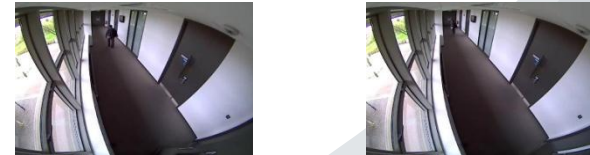

Breathing feedback application for children with respiratory illness

Monitor breathing

Movement Analysis

- **6 DOF Wireless Inertial Measurement Units (WIMUs)**
- **Features:**
 - 3-axis Accelerometers
 - 3-axis Gyroscopes
 - 3-axis magnetometers
 - ADC: analog-digital converter
 - Microprocessor
 - Serial Wireless Link

25mm

Tyndall WIMU
Wireless
Inertial
Measurement
Unit

3D Human Motion Reconstruction

“Lifelog” Images – what we see...

- 22 “activities”
- Validated on 33 people
- 1+ million minutes of daily life

CCTV Unusual Event Detection

Video

Audio

Scenario	duration	AU	VI	FU	AND	OR
Two people fighting	15sec	✓	✓	✓	✓	✓
Phone ringing	13sec	✓	✗	✓	✗	✓
Someone putting a poster on the wall	4min 15sec	✓	✓	✓	✓	✓
Shouting and fighting	15sec	✓	✓	✓	✓	✓
Climbing on the window sill and jumping off	10sec	✓	✓	✓	✓	✓
Running to the lab	30sec	✓	✗	✓	✗	✓
Tearing the poster from the wall	40sec	✓	✓	✓	✓	✓
Bullying/intimidation	1min 05sec	✓	✓	✓	✓	✓
Waving to the camera	15sec	✓	✓	✓	✓	✓
Screaming	2sec	✓	✓	✓	✓	✓