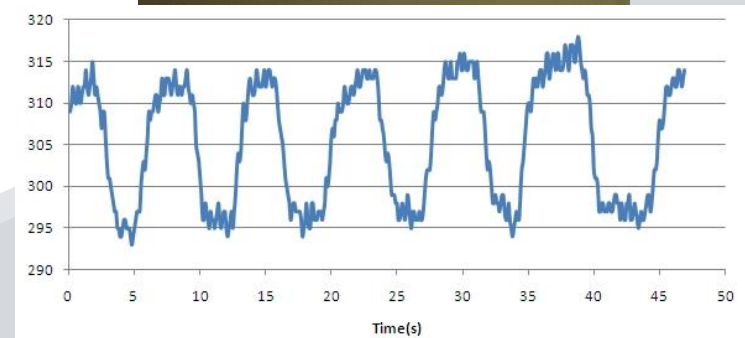

Monitor breathing