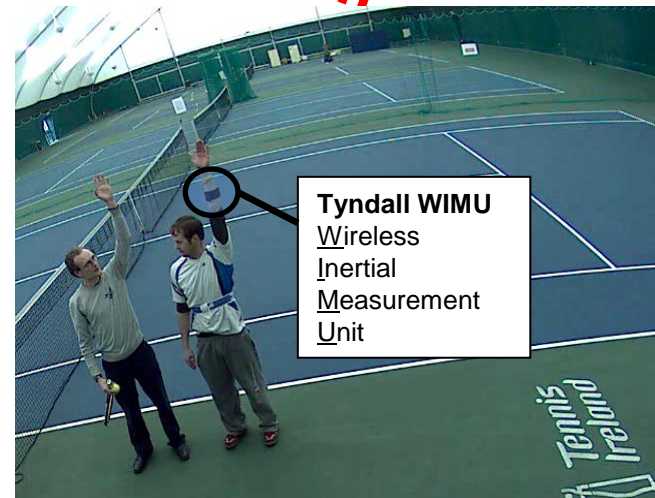

Breathing feedback application for children with respiratory illness

Monitor breathing

Movement Analysis

- **6 DOF Wireless Inertial Measurement Units (WIMUs)**
- **Features:**
 - 3-axis Accelerometers
 - 3-axis Gyroscopes
 - 3-axis magnetometers
 - ADC: analog-digital converter
 - Microprocessor
 - Serial Wireless Link

25mm

Tyndall WIMU
Wireless
Inertial
Measurement
Unit

3D Human Motion Reconstruction

“Lifelog” Images – what we see...

- 22 “activities”
- Validated on 33 people
- 1+ million minutes of daily life

CCTV Unusual Event Detection