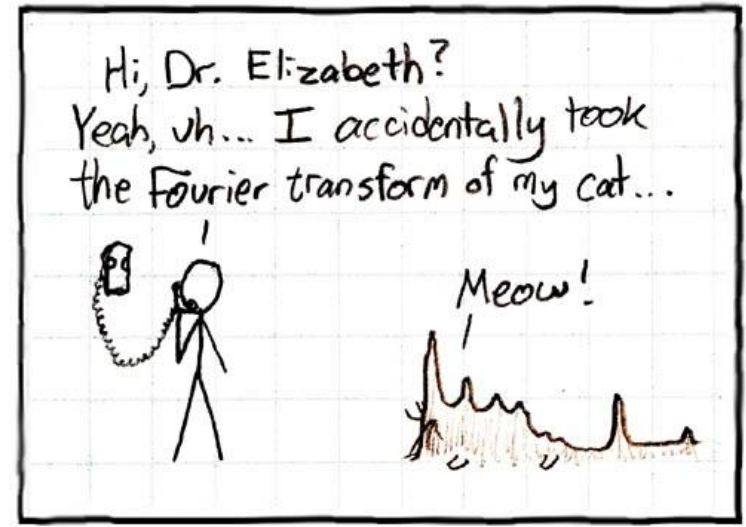

Reflection...

1. Sound Fundamentals