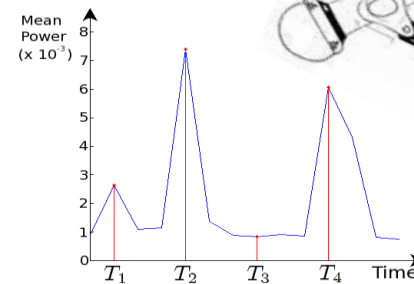

CCTV Unusual Event Detection

Audio

Scenario	duration	AU	VI	FU	AND	OR
Two people fighting	15sec	✓	✓	✓	✓	✓
Phone ringing	13sec	✓	✗	✓	✗	✓
Someone putting a poster on the wall	4min 15sec	✓	✓	✓	✓	✓
Shouting and fighting	15sec	✓	✓	✓	✓	✓
Climbing on the window sill and jumping off	10sec	✓	✓	✓	✓	✓
Running to the lab	30sec	✓	✗	✓	✗	✓
Tearing the poster from the wall	40sec	✓	✓	✓	✓	✓
Bullying/intimidation	1min 05sec	✓	✓	✓	✓	✓
Waving to the camera	15sec	✓	✓	✓	✓	✓
Screaming	2sec	✓	✓	✓	✓	✓