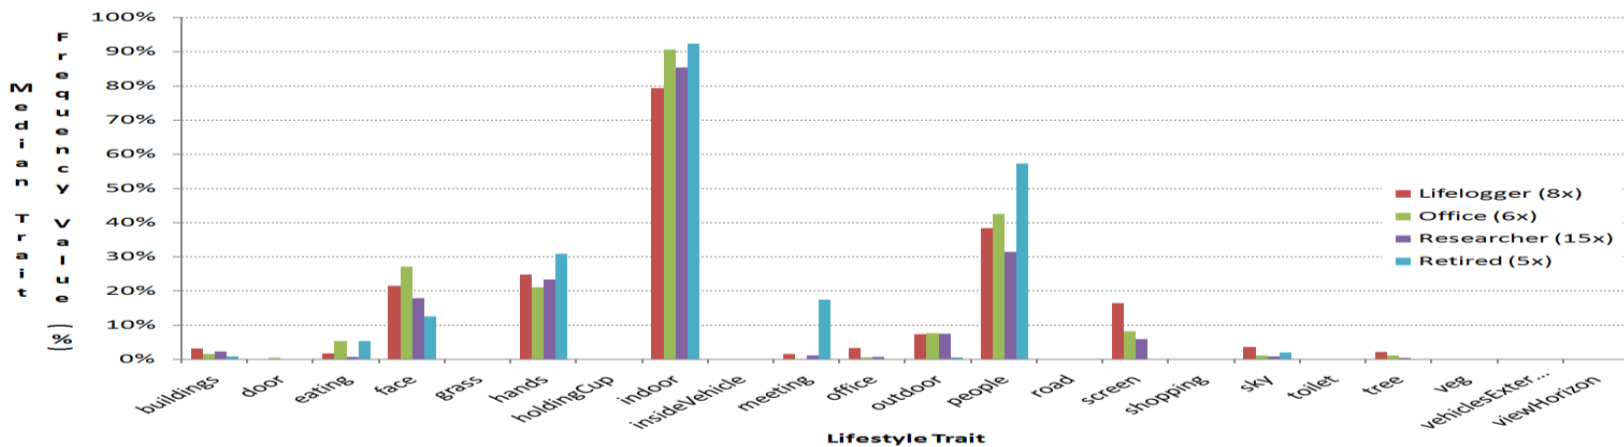

25mm

Tyndall WIMU
Wireless
Inertial
Measurement
Unit

3D Human Motion Reconstruction

“Lifelog” Images – what we see...

- 22 “activities”
- Validated on 33 people
- 1+ million minutes of daily life

CCTV Unusual Event Detection

Video

Audio

Scenario	duration	AU	VI	FU	AND	OR
Two people fighting	15sec	✓	✓	✓	✓	✓
Phone ringing	13sec	✓	✗	✓	✗	✓
Someone putting a poster on the wall	4min 15sec	✓	✓	✓	✓	✓
Shouting and fighting	15sec	✓	✓	✓	✓	✓
Climbing on the window sill and jumping off	10sec	✓	✓	✓	✓	✓
Running to the lab	30sec	✓	✗	✓	✗	✓
Tearing the poster from the wall	40sec	✓	✓	✓	✓	✓
Bullying/intimidation	1min 05sec	✓	✓	✓	✓	✓
Waving to the camera	15sec	✓	✓	✓	✓	✓
Screaming	2sec	✓	✓	✓	✓	✓