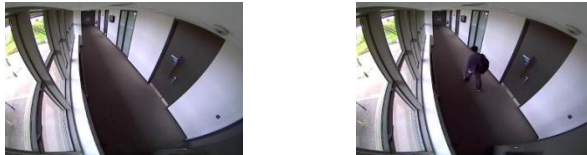

Breathing feedback application for children with respiratory illness

Monitor breathing

Movement Analysis

- **6 DOF Wireless Inertial Measurement Units (WIMUs)**
- **Features:**
 - 3-axis Accelerometers
 - 3-axis Gyroscopes
 - 3-axis magnetometers
 - ADC: analog-digital converter
 - Microprocessor
 - Serial Wireless Link

25mm

Tyndall WIMU
Wireless
Inertial
Measurement
Unit

3D Human Motion Reconstruction

“Lifelog” Images – what we see...

- 22 “activities”
- Validated on 33 people
- 1+ million minutes of daily life

CCTV Unusual Event Detection

Video

Audio

Scenario	duration	AU	VI	FU	AND	OR
Two people fighting	15sec	✓	✓	✓	✓	✓
Phone ringing	13sec	✓	✗	✓	✗	✓
Someone putting a poster on the wall	4min 15sec	✓	✓	✓	✓	✓
Shouting and fighting	15sec	✓	✓	✓	✓	✓
Climbing on the window sill and jumping off	10sec	✓	✓	✓	✓	✓
Running to the lab	30sec	✓	✗	✓	✗	✓
Tearing the poster from the wall	40sec	✓	✓	✓	✓	✓
Bullying/intimidation	1min 05sec	✓	✓	✓	✓	✓
Waving to the camera	15sec	✓	✓	✓	✓	✓
Screaming	2sec	✓	✓	✓	✓	✓