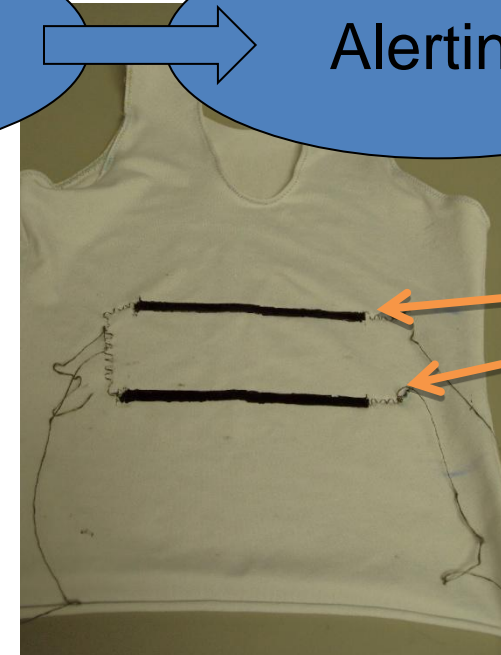

CLARITY Centre & Ecosystem

Social/Agency Collaborators

Industry Collaborators

CSET Core

CLARITY AAL Demo

Fabric stretch/bend sensors

Fabric sensors respond to stretching

e.g. fabric stretches due to ribcage expansion or due to joint movement

Breathing feedback application for children with respiratory illness

Monitor breathing

Movement Analysis

- **6 DOF Wireless Inertial Measurement Units (WIMUs)**
- **Features:**
 - 3-axis Accelerometers
 - 3-axis Gyroscopes
 - 3-axis magnetometers
 - ADC: analog-digital converter
 - Microprocessor
 - Serial Wireless Link