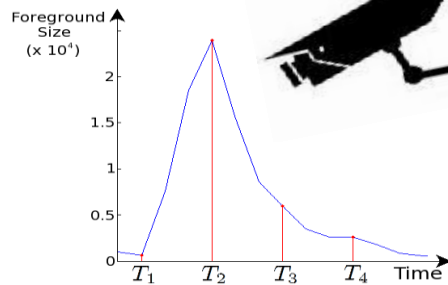

CCTV Unusual Event Detection

Video

Scenario	duration	AU	VI	FU	AND	OR
Two people fighting	15sec	✓	✓	✓	✓	✓
Phone ringing	13sec	✓	✗	✓	✗	✓
Someone putting a poster on the wall	4min 15sec	✓	✓	✓	✓	✓
Shouting and fighting	15sec	✓	✓	✓	✓	✓
Climbing on the window sill and jumping off	10sec	✓	✓	✓	✓	✓
Running to the lab	30sec	✓	✗	✓	✗	✓
Tearing the poster from the wall	40sec	✓	✓	✓	✓	✓
Bullying/intimidation	1min 05sec	✓	✓	✓	✓	✓
Waving to the camera	15sec	✓	✓	✓	✓	✓
Screaming	2sec	✓	✓	✓	✓	✓