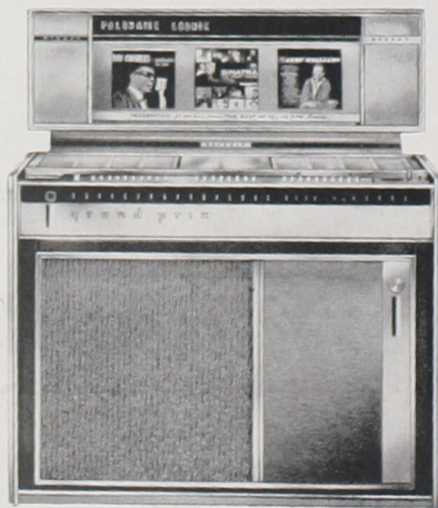

Remote Speaker Wallbox—gives personal listening pleasure and volume control. Permits programming of LP's or singles, 33 1/2 or 45 RPM records on any page in any sequence. Reproduces stereo. Famous Rock-Ola simplicity. Model No. 500—160 selections; Model No. 51—100 selections.

The Grand Prix—Prestige stereo-aural phonograph—160 selections 33 1/2 or 45 RPM records, 7" LP albums or singles in intermix. Full Dimensional Sound, stereo-aural. Your key to plushest sound and increased take. Model No. 425.