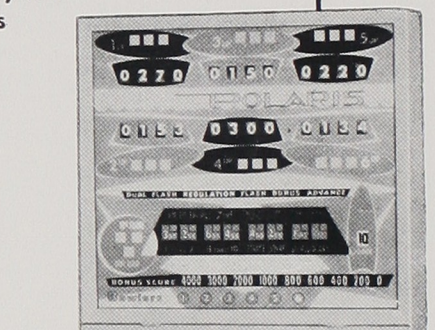

united's new
Orbit and POLARIS

SHUFFLE ALLEY

BOWLING ALLEY

BOTH FEATURE 6 WAYS TO SCORE

- EASY-NORMAL STRIKE ADJUSTMENT LOCATED IN BACK BOX FOR OPERATORS CONVENIENCE
- STANDARD 10c PLAY. MULTIPLE COIN MECHANISM OPTIONAL AT EXTRA COST

lighted
strike and spare
indicators

2½' width
8½' length

13' and 16'
standard lengths
4' and 8' sections
available

Williams ELECTRONIC MANUFACTURING CORP.

3401 NORTH CALIFORNIA AVE. CHICAGO, ILLINOIS 60618
Cable Address: WILCOIN, CHICAGO