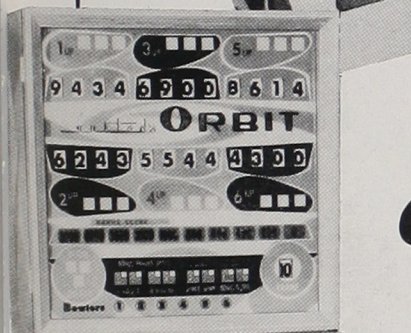

Printed in U.S.A.

Williams and United
offer

NEW 4-PLAYER REPLAY

WHOOPEE

TWO LANE "CENTER TRAP" BALL ACTION

- Target Values Increase 100 to 500 Points When Balls Go From Lane to Lane
- Score Specials When all 5 "Trapped Balls" Move to "Lit" Lane
- Two Shooters At Bottom of Playfield Shoot Balls Back Onto Playfield For Extra Play and Scores
- 4 SCORING DRUMS FOR EACH PLAYER**
3-or-5 BALL ADJUSTABLE
- Number Match • Plastikote Finished Playfield
- Stainless Steel Trim • Slug Rejectors
- Twin Chutes (opt.)

united's new
Orbit and POLARIS

SHUFFLE ALLEY

BOWLING ALLEY

BOTH FEATURE 6 WAYS TO SCORE

- EASY-NORMAL STRIKE ADJUSTMENT LOCATED IN BACK BOX FOR OPERATORS CONVENIENCE
- STANDARD 10c PLAY. MULTIPLE COIN MECHANISM OPTIONAL AT EXTRA COST